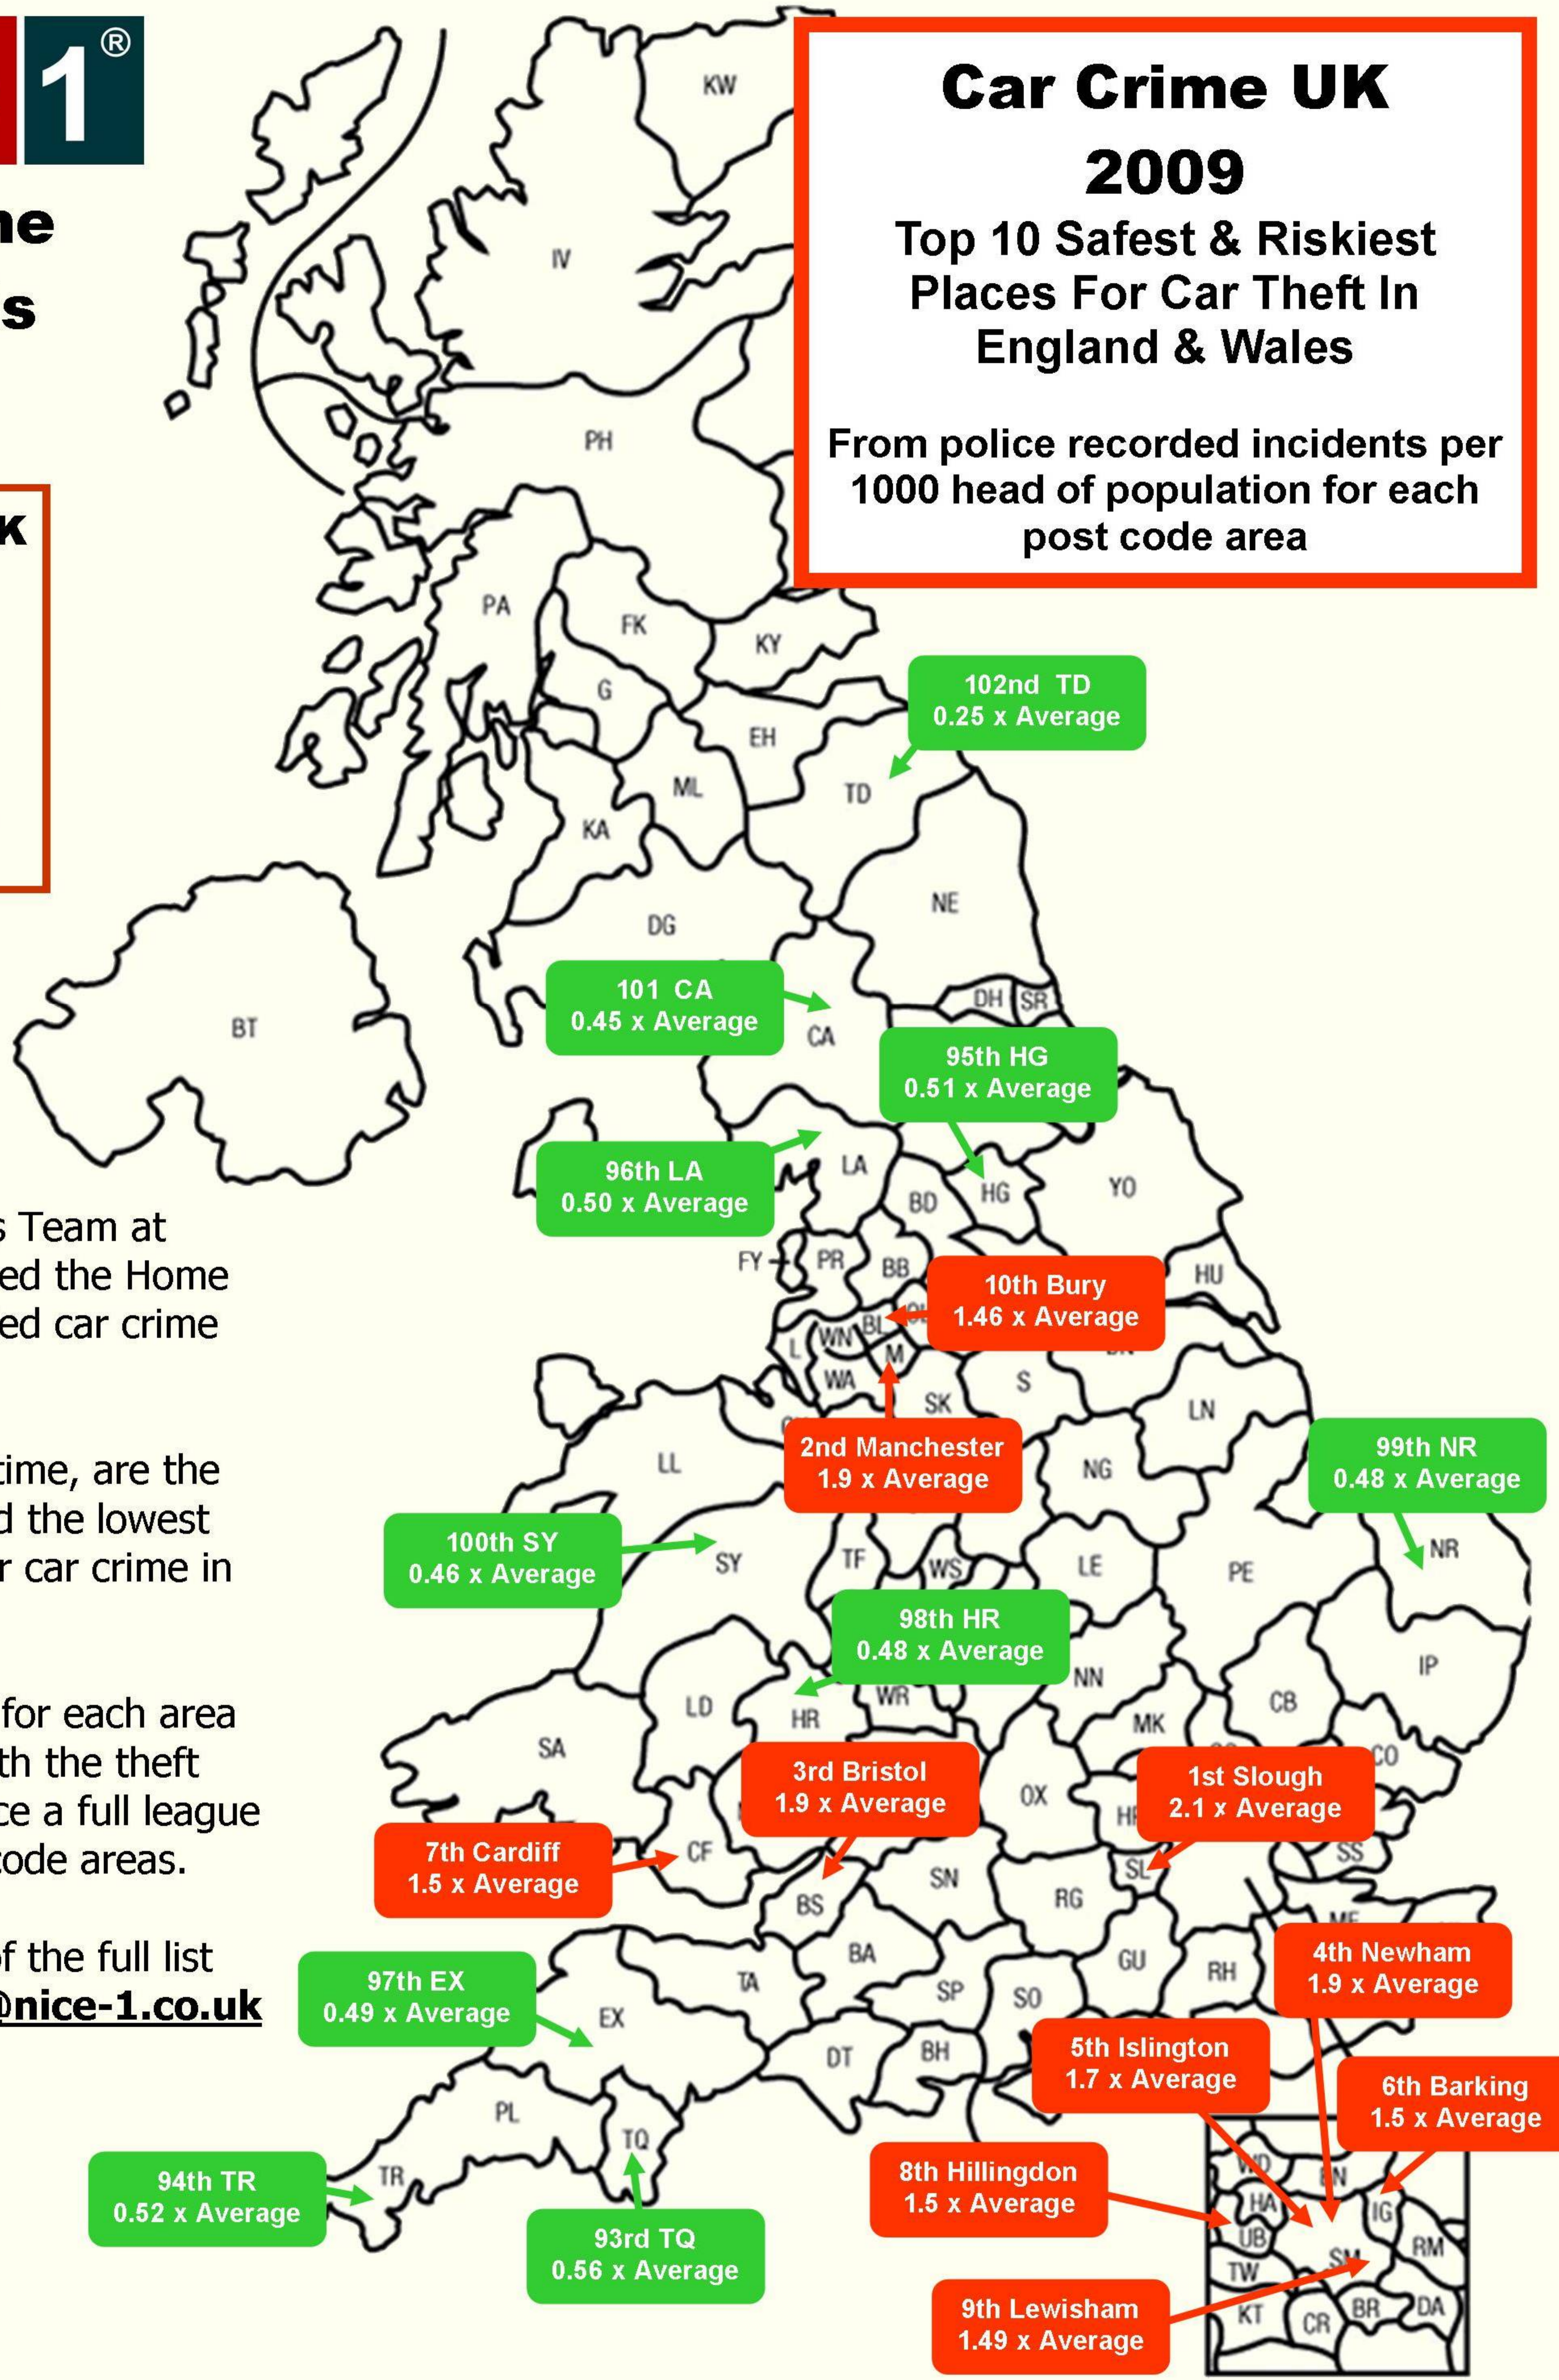

UK Crime Analysis Team

CAR CRIME UK KEY :

- LOWEST FOR CAR CRIME
- HIGHEST FOR CAR CRIME

Car Crime UK 2009

Top 10 Safest & Riskiest Places For Car Theft In England & Wales

From police recorded incidents per 1000 head of population for each post code area

Notes :-

The Crime Analysis Team at Nice 1 have explored the Home Office 2009 recorded car crime figures in detail.

Here, for the first time, are the Top 10 highest and the lowest post code areas for car crime in England & Wales.

Population figures for each area were compared with the theft incidents to produce a full league table of 102 post code areas.

To obtain a copy of the full list e mail enquiries@nice-1.co.uk